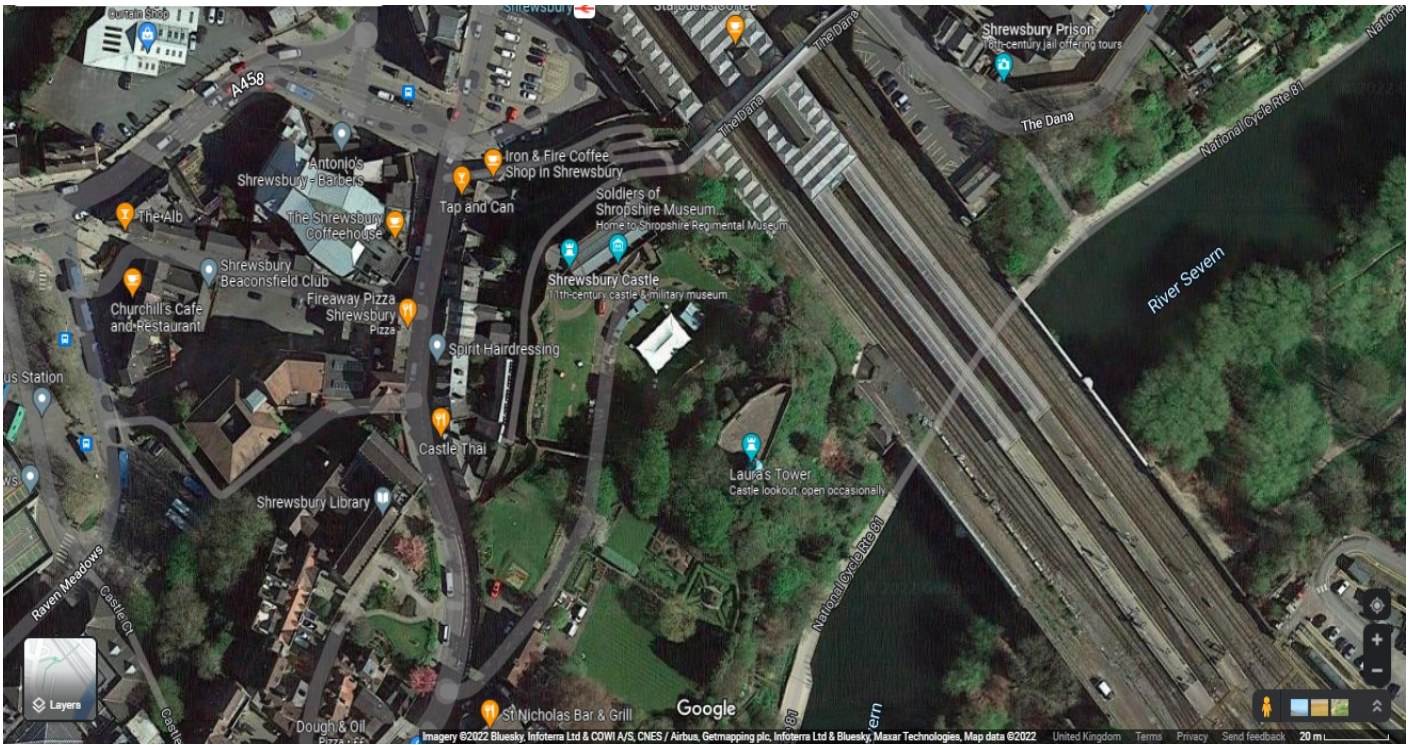

# Shrewsbury Castle, Castle Street, SY1 2BW

- View of the Castle from the main gates –

- View of the Castle main gate –

- View of the Castle from in front of the main door –

- View of the Castle main gate from A5191 (Castle Street) –

- Aerial view of the Castle and surrounding area -